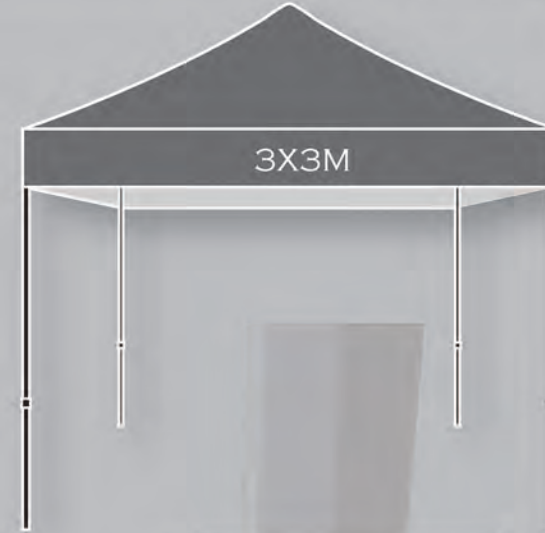

Aluminium Pop Up Canopy Tent