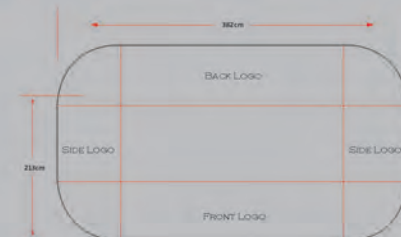

Tension Textile Display

QUICK BOOTH SOLUTIONS WITH TENSION TEXTILE DISPLAY
FREE COMBINATION CUSTOM DESIGN

ALUMINIUM SYSTEM

Tension Textile Display

STRAIGHT TESION TEXTILE DISPLAY
3x3, (W)2438x(H)2280MM
4x3, (W)2951x(H)2280MM
7x3, (W)5940x(H)2280MM
CUSTOM SIZE IS AVAILABLE

Tension Textile Promotion Desk

TRIANGLE TYPE
(W) 1800x(H) 1025MM

OVAL TYPE
(W) 1480x(H) 1025MM

ROUND SQUARE TYPE
(W) 2200x(H) 1025MM

Textile Pop Up Banner Stand

TYPICAL SIZE
3x3 (H) 2250x(W) 2250MM
3x4 (H) 2250x(W) 3000MM

3KG VERSION

Aluminium Pop Up Canopy Tent

Aluminium Pop Up Canopy Tent

ALUMINIUM POP UP TENT

ALUMINIUM POP UP TENT

ALUMINIUM POP UP TENT WITH HALF SKIRT

ALUMINIUM POP UP TENT WITH FULL SKIRT

Table Throw Table Runner

TABLE THROW

TABLE THROW WITH TABLE RUNNER

6FT TABLE CLOTH, OPEN BACK

8FT TABLE CLOTH, OPEN BACK

6FT TABLE CLOTH, FULL

8FT TABLE CLOTH, FULL

Flags Banners

PLASTIC CARBINES