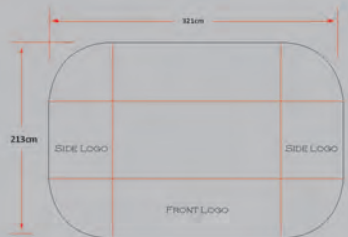

Tension Textile Display

QUICK BOOTH SOLUTIONS WITH TENSION TEXTILE DISPLAY
FREE COMBINATION CUSTOM DESIGN

ALUMINIUM SYSTEM

Tension Textile Display

STRAIGHT TESION TEXTILE DISPLAY
3x3, (W)2438x(H)2280MM
4x3, (W)2951x(H)2280MM
7x3, (W)5940x(H)2280MM
CUSTOM SIZE IS AVAILABLE

Tension Textile Promotion Desk

TRIANGLE TYPE
(W) 1800x(H) 1025MM

OVAL TYPE
(W) 1480x(H) 1025MM

ROUND SQUARE TYPE
(W) 2200x(H) 1025MM

Textile Pop Up Banner Stand

TYPICAL SIZE
3x3 (H) 2250x(W) 2250MM
3x4 (H) 2250x(W) 3000MM

TABLE THROW

TABLE THROW WITH TABLE RUNNER

6FT TABLE CLOTH, OPEN BACK

8FT TABLE CLOTH, OPEN BACK

6FT TABLE CLOTH, FULL

8FT TABLE CLOTH, FULL

Flags Banners

PLASTIC CARBINES