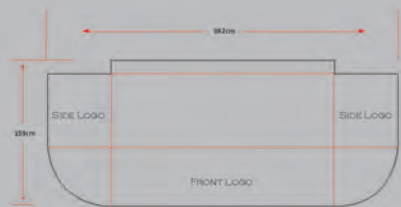

6FT TABLE CLOTH, OPEN BACK

8FT TABLE CLOTH, OPEN BACK