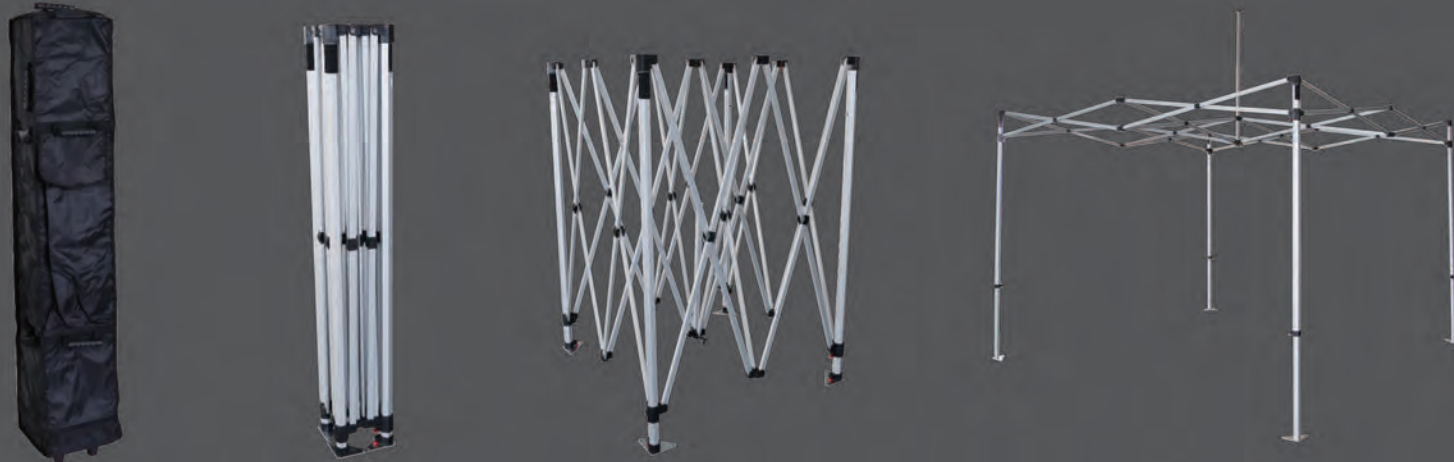

Aluminium Pop Up Canopy Tent