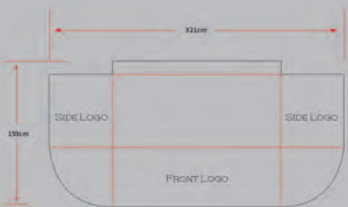

6FT TABLE CLOTH, OPEN BACK